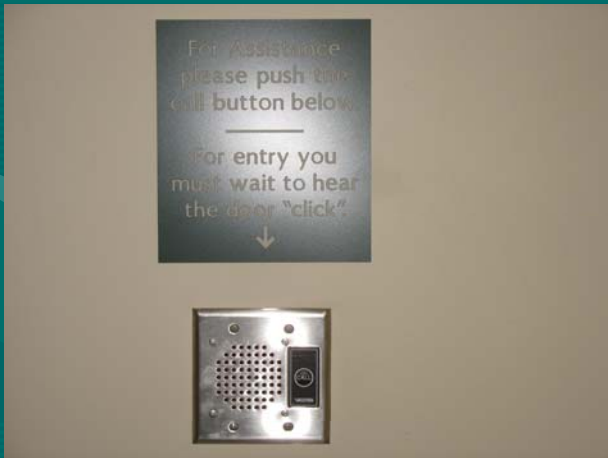

From the Patient Parking Lot...

- Walk to the entrance of East Fee Hall (red on map)

OR

- Enter WEST Fee Hall follow the long curved hallway to East Fee Hall (follow the Green Signs labeled: “Learning and Assessment Center”)

Once in East Fee Hall

- Upon entering East Fee Hall lobby area go to the elevators on your left. (If you have walked through from West Fee Hall the elevators will be on your right)
- The LAC is on the 6th floor.
- Exit the elevator and go straight to the door.
- There is a call button by the door. Press this button and wait to be buzzed in.